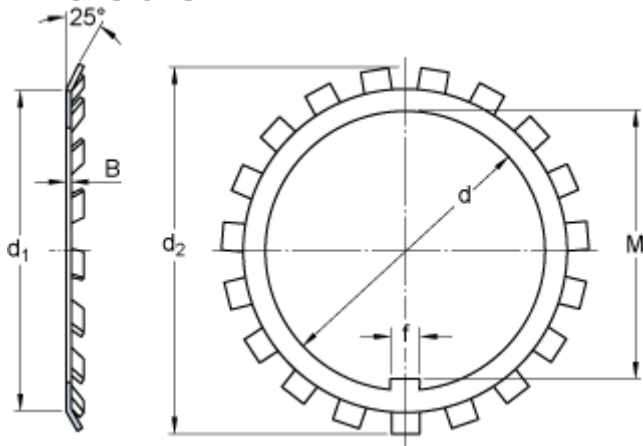

MB 13

Dimensions

d	65	mm
d_1	79	mm
d_2	92	mm
B	1.5	mm
f	8	mm
M	62.5	mm

Mass

Mass lock washer

0.03

kg