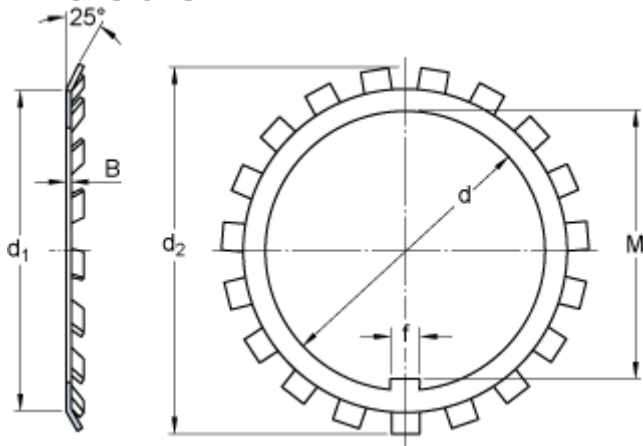

MB 12

Dimensions

d	60	mm
d_1	73	mm
d_2	86	mm
B	1.5	mm
f	8	mm
M	57.5	mm

Mass

Mass lock washer

0.024

kg