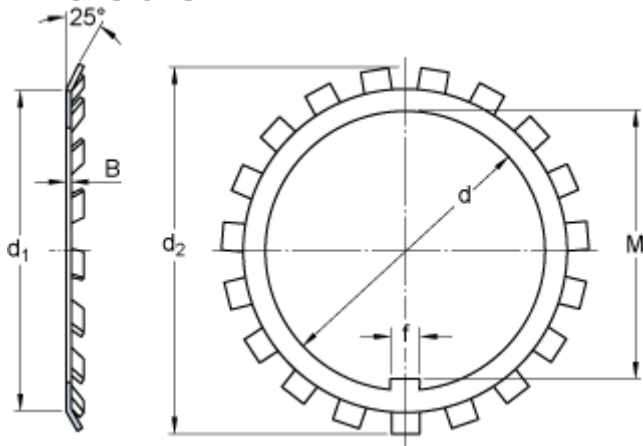

MB 11

Dimensions

d	55	mm
d_1	67	mm
d_2	81	mm
B	1.5	mm
f	8	mm
M	52.5	mm

Mass

Mass lock washer

0.022

kg