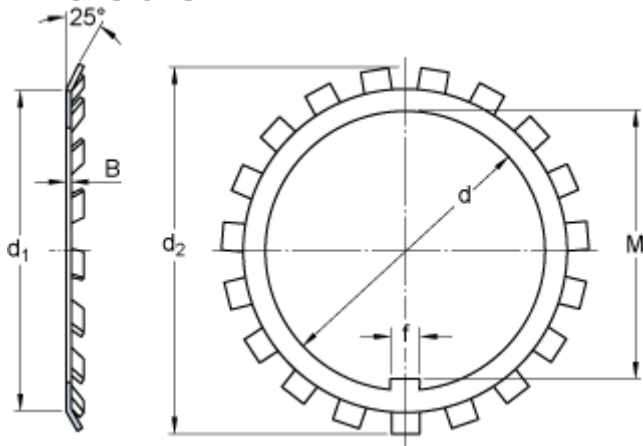

MB 10

Dimensions

d	50	mm
d_1	61	mm
d_2	74	mm
B	1.25	mm
f	6	mm
M	47.5	mm

Mass

Mass lock washer

0.016

kg