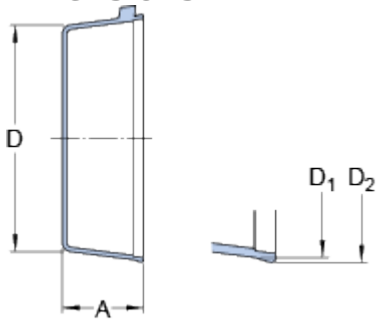

ECY 206

Dimensions

A	25	mm
D	59.4	mm
D ₁	65	mm
D ₂	66.5	mm

Mass

Mass end cover

0.01

kg