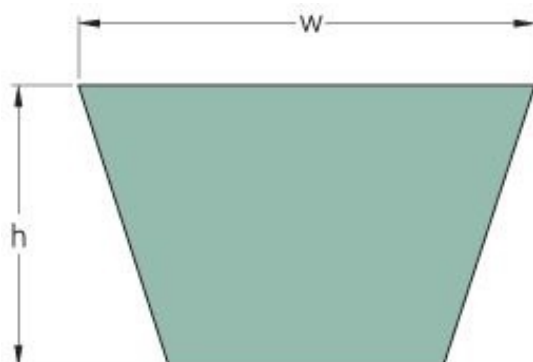

# PHG BX126

Belt marking	<b>BX126</b>
No. of ribs	<b>1</b>
Pitch length (mm)	<b>3240</b>
Pitch length (in)	<b>127.56</b>
Inside length (mm)	<b>3200</b>
Inside length (in)	<b>126</b>
w = Width (mm)	<b>17</b>
Width (in)	<b>0.67</b>
h = Height (mm)	<b>11</b>
h = Height (in)	<b>0.43</b>