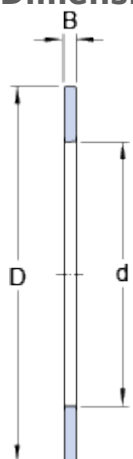

AS 85110

Dimensions

d	85	mm
D	110	mm
B	1	mm

Mass

Mass thin universal washer

0.029 kg