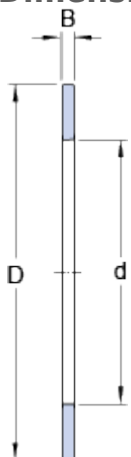

AS 75100

Dimensions

| | | |
|---|-----|----|
| d | 75 | mm |
| D | 100 | mm |
| B | 1 | mm |

Mass

Mass thin universal washer

0.027 kg