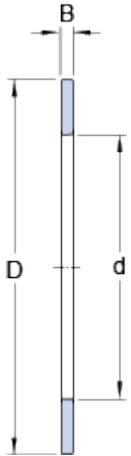

AS 7095

Dimensions

d	70	mm
D	95	mm
B	1	mm

Mass

Mass thin universal washer

0.025

kg