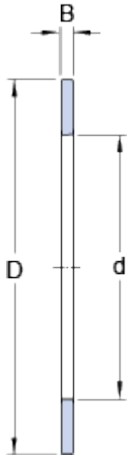

AS 5070

Dimensions

d	50	mm
D	70	mm
B	1	mm

Mass

Mass thin universal washer

0.014

kg