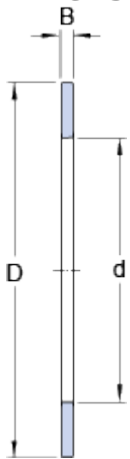

AS 4060

Dimensions

d	40	mm
D	60	mm
B	1	mm

Mass

Mass thin universal washer

0.012

kg