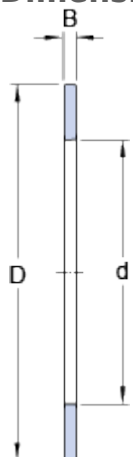

AS 3047

Dimensions

d	30	mm
D	47	mm
B	1	mm

Mass

Mass thin universal washer

0.008

kg