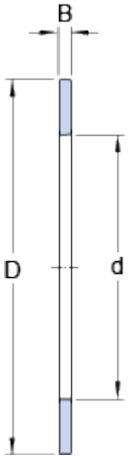

AS 2035

Dimensions

d	20	mm
D	35	mm
B	1	mm

Mass

Mass thin universal washer

0.005 kg