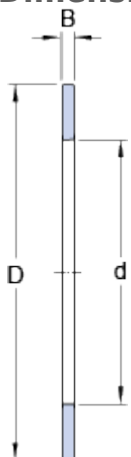

AS 160200

Dimensions

| | | |
|---|-----|----|
| d | 160 | mm |
| D | 200 | mm |
| B | 1 | mm |

Mass

Mass thin universal washer

0.089 kg