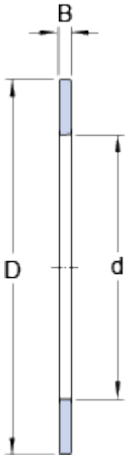

AS 1226

Dimensions

| | | |
|---|----|----|
| d | 12 | mm |
| D | 26 | mm |
| B | 1 | mm |

Mass

Mass thin universal washer

0.003

kg