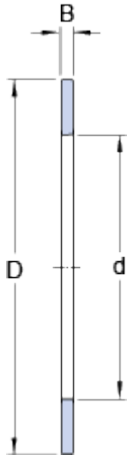

# AS 110145

## Dimensions

d	110	mm
D	145	mm
B	1	mm

## Mass

Mass thin universal washer

0.055 kg