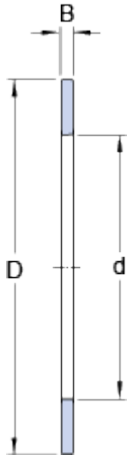

AS 100135

Dimensions

d	100	mm
D	135	mm
B	1	mm

Mass

Mass thin universal washer

0.05 kg